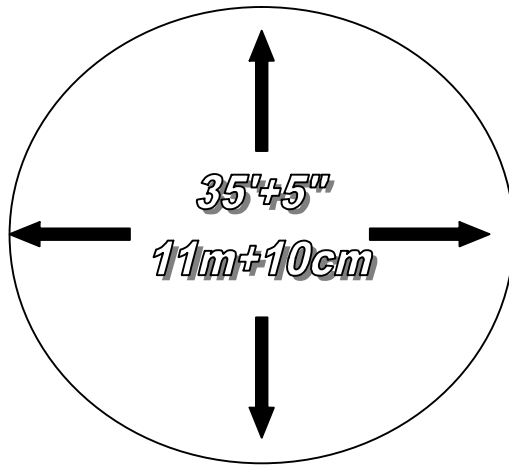

Inside

Height in center of igloo  
 $16' + 3''$   
 $4m + 95cm$

670 snow blocks

402 peoples entered  
build for 500 peoples

outside

$2' + 5''$

$9''$