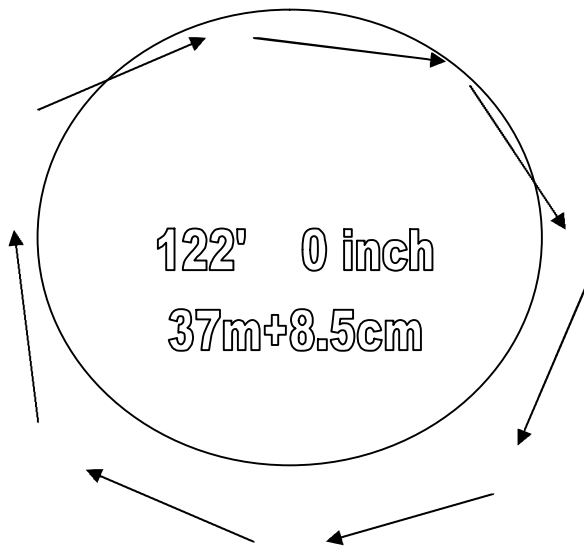

Inside

Height in center of igloo  
 $16' + 3''$   
 $4m + 95cm$

670 snow blocks

402 peoples entered  
build for 500 peoples

outside

$2' + 5''$

$9''$